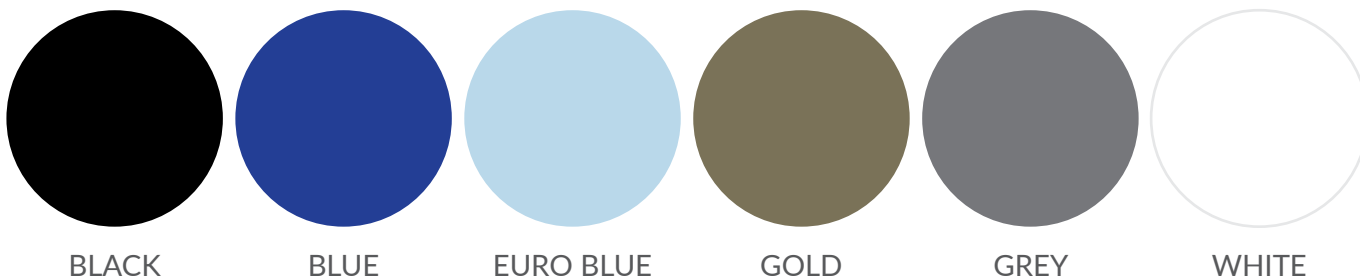

AVSC DRAIN - COLOUR SWATCHES

BLACK

BLUE

EURO BLUE

GOLD

GREY

WHITE

SAFETY SUCTIONS