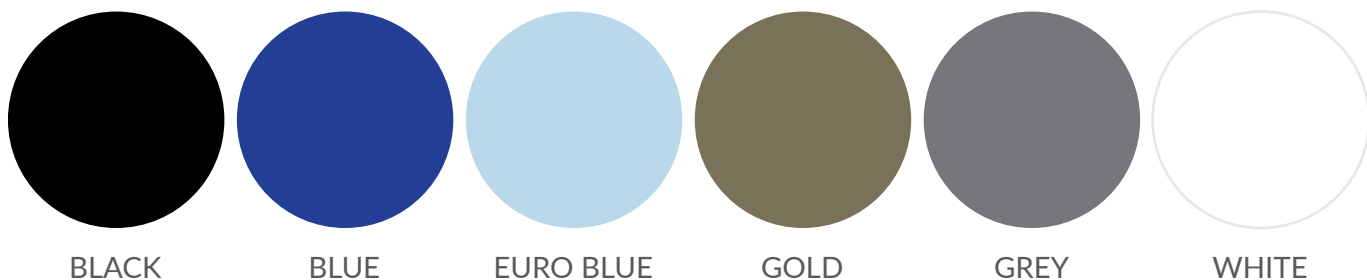

PDR2 DRAIN - COLOUR SWATCHES

BLACK

BLUE

EURO BLUE

GOLD

GREY

WHITE

PDR2 DRAIN - TOOLS & ACCESSORIES

PRODUCT CODE	PRODUCT NAME
DRHYDRST	STEM FOR HYDROSTATIC RELIEF

DRHYDRVA	HYDROSTATIC VALVE 40MM