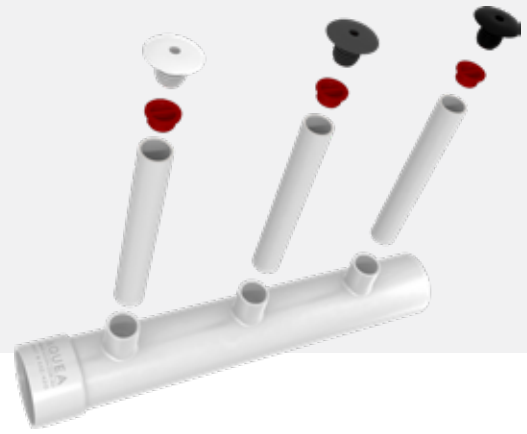

SPAS

Spa King

BLOWERS - SPA KING BLOWERS

PRODUCT CODE PRODUCT NAME

SESKBLXT XTA SPA BLOWER

SESKBLPE PEACEMAKER SPA BLOWER

SESKBLBU BURIAL SPA BLOWER

AQUEA